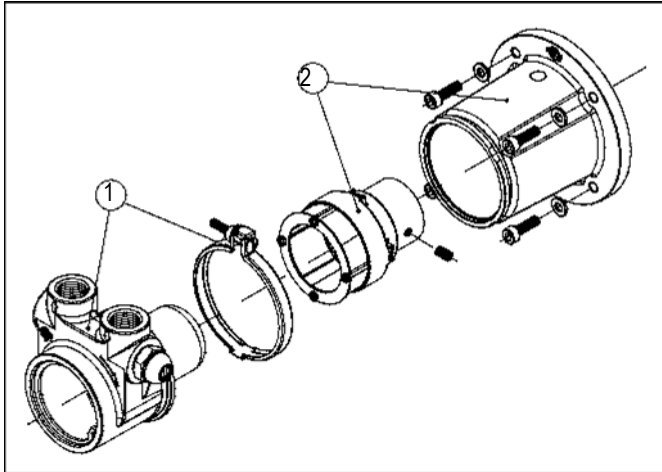

- Longer Service Life
- Low Maintenance
- Smooth Transmission
- Totally Sealed Body
- Less Power Consumption

The rare earths magnet grants high performance and perfect alignment between the pump and the motor, extending the life of the unit. The absence of friction, usually caused by the rotation of the mechanical seal against the ceramic seat, allows a more efficient operation and therefore a low power consumption. The V-Tech TH series pumps offer multiple options to configure the product to the specific need of each customer. The housing is available in AISI 303 or brass. The internal components include AISI 303 rotor, carbon graphite pumping chamber and NBR seals. Maximum operative temperature: 70°C (158°F).

**Available upon request:**

- Built-in relief valve
- Viton®/EPDM seals

**MAIN APPLICATIONS**

- Cooling Systems
- Booster Systems
- Water Treatment
- Solar Systems

**TECHNICAL INFORMATION**

Pump housing material	Brass or stainless steel	Speed limit	1725 rpm
Pumping chamber	Carbon graphite	Max static pressure	20 bar/290 psi
Ports	1/2" GAS or NPT	Pump weight	2.1 kg (4.6 lb)

# Brass and Stainless Steel Magnet Drive Rotary Vane Pumps TH 500-1000

POS DESCRIPTION	CODE
1 TH series pump	
2 M80-B14 frame motor mounting assembly	THBS80C
NEMA 56C frame motor mounting assembly	THBS5BC