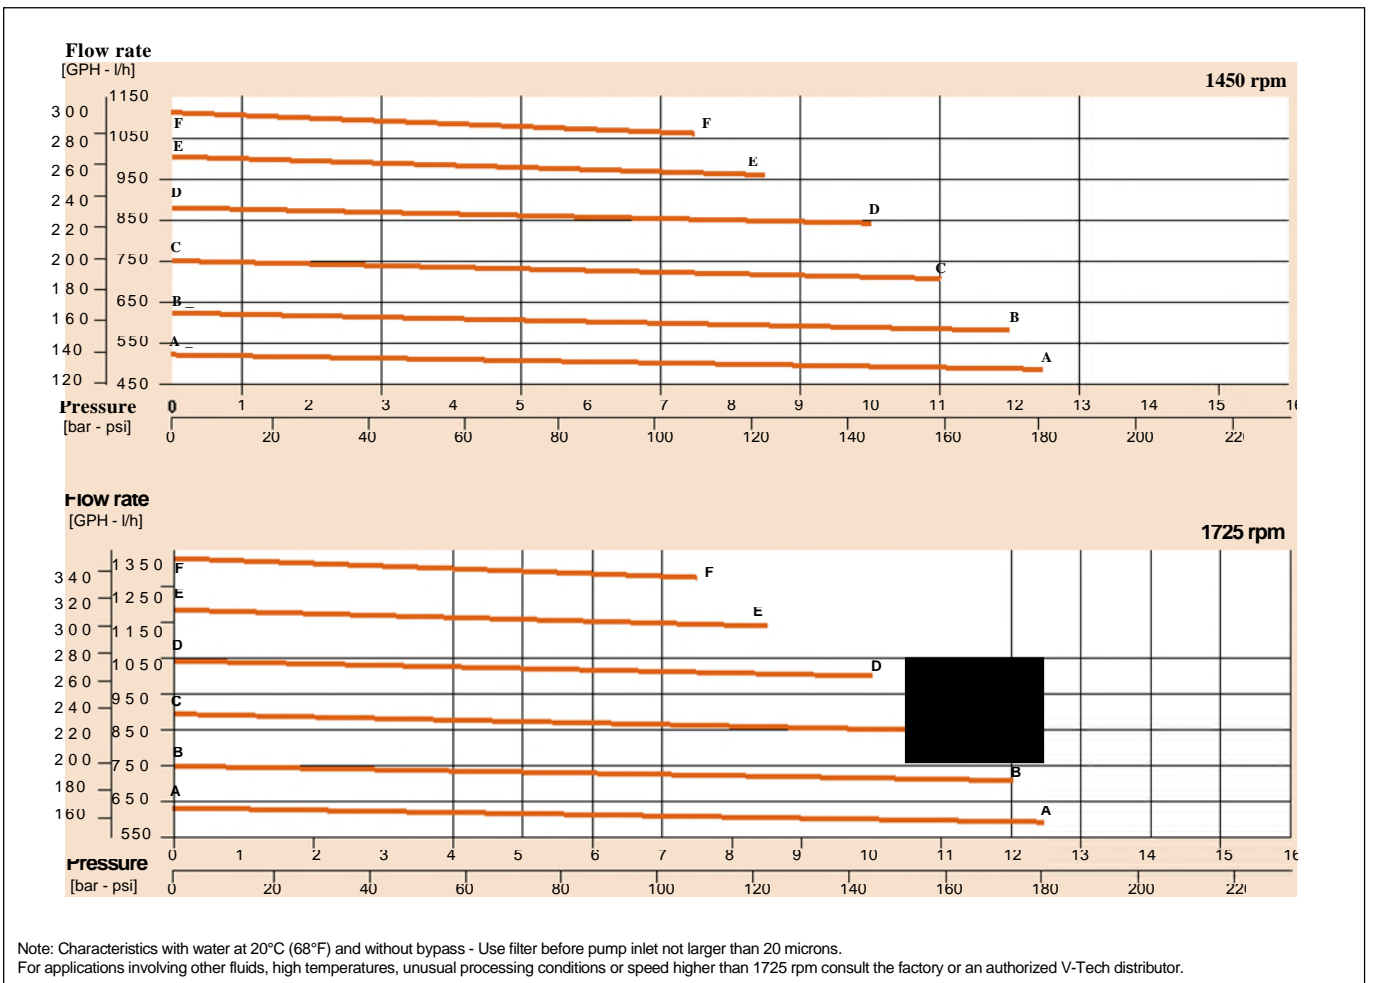

V-Tech reserves the right to alter the specifications indicated in this catalogue at any time and without prior notice.