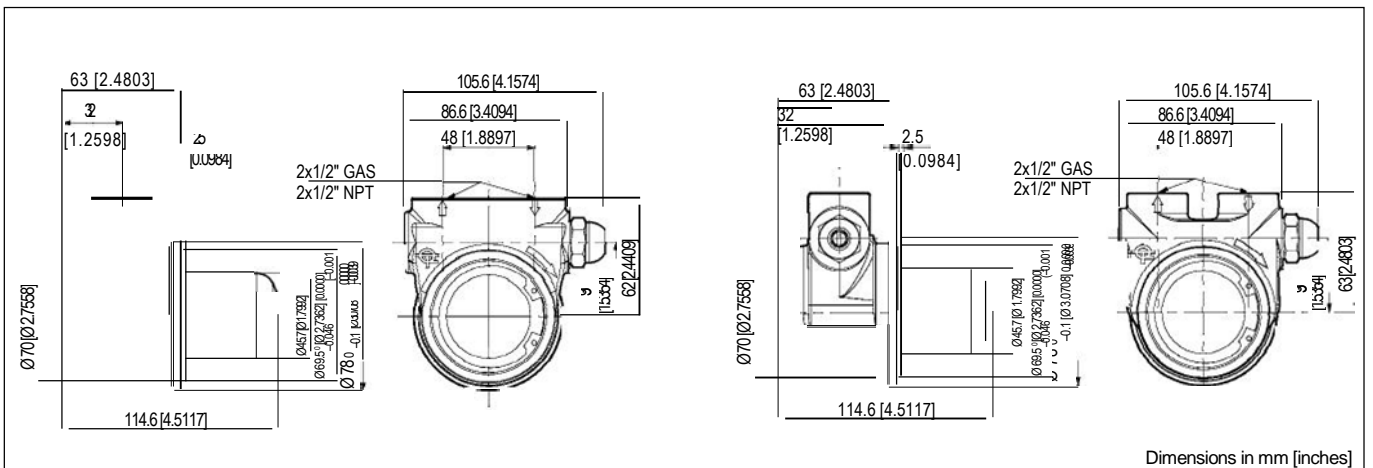

**Available upon request:**

- Built-in relief valve
- Viton®/EPDM seals

**MAIN APPLICATIONS**

- Cooling Systems
- Booster Systems
- Water Treatment
- Solar Systems

**TECHNICAL INFORMATION**

Pump housing material	Brass or stainless steel	Speed limit	1725 rpm
Pumping chamber	Carbon graphite	Max static pressure	20 bar/290 psi
Ports	1/2" GAS or NPT	Pump weight	2.1 kg (4.6 lb)